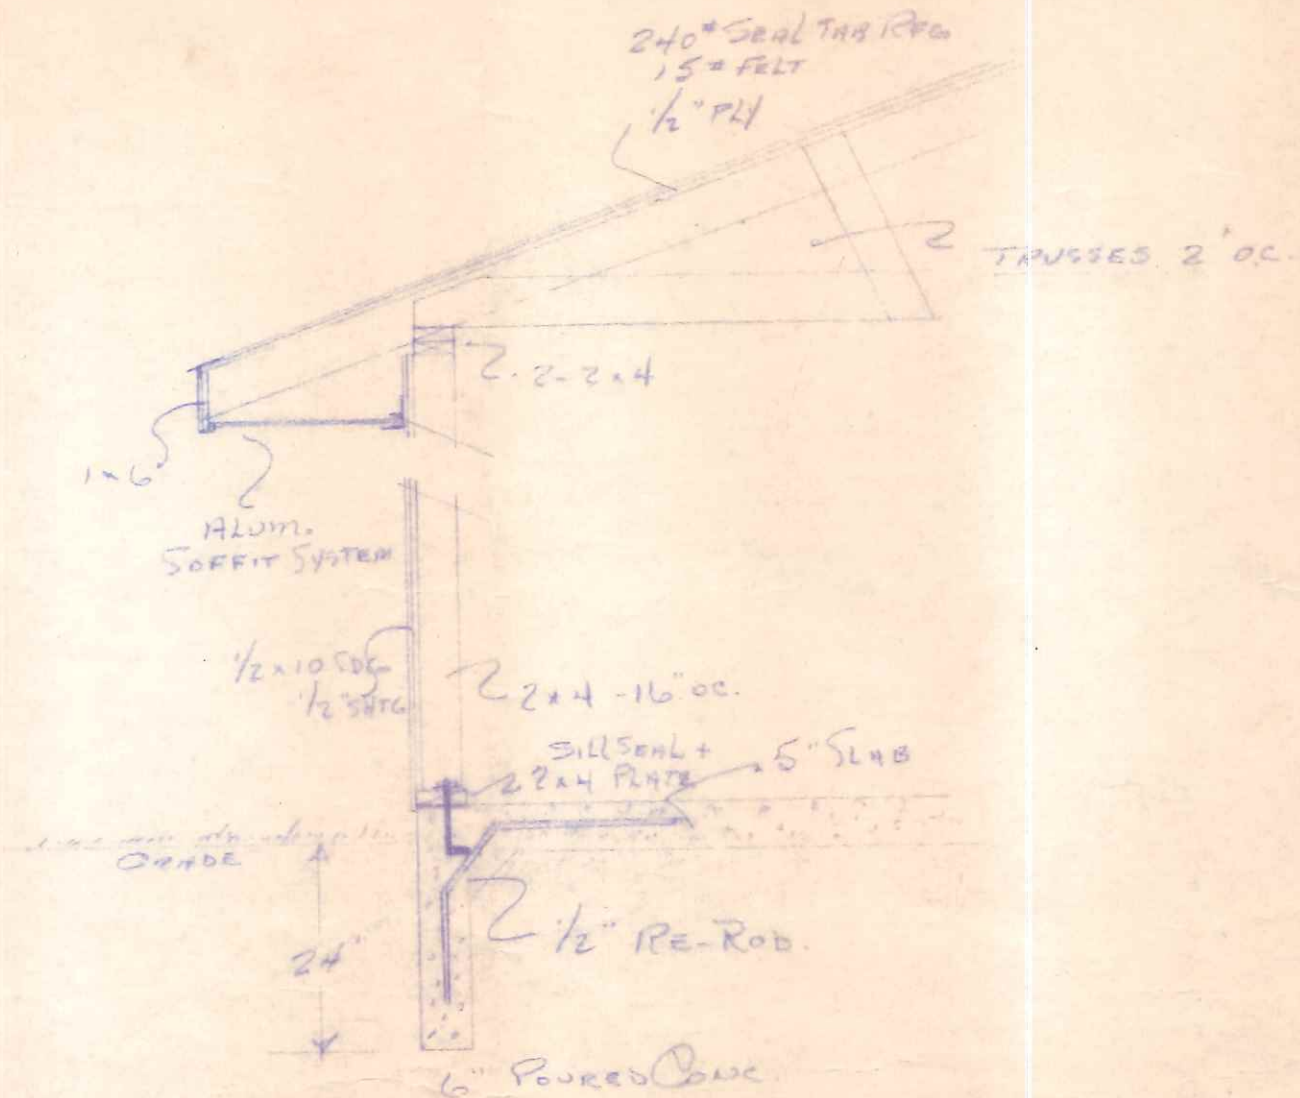

NORTH ELEVATION

FOUND. DETAIL
SCALE 1/2" = 1'-0"

WEST ELEVATION

NEW DRENCH
FOR
MR & MRS RAY BIRCHER PARADISE NAPOLÉON, O.

122 Park Place

Scale 1/4" = 1'-0"
FLOOR PLAN
+
ELEVATION